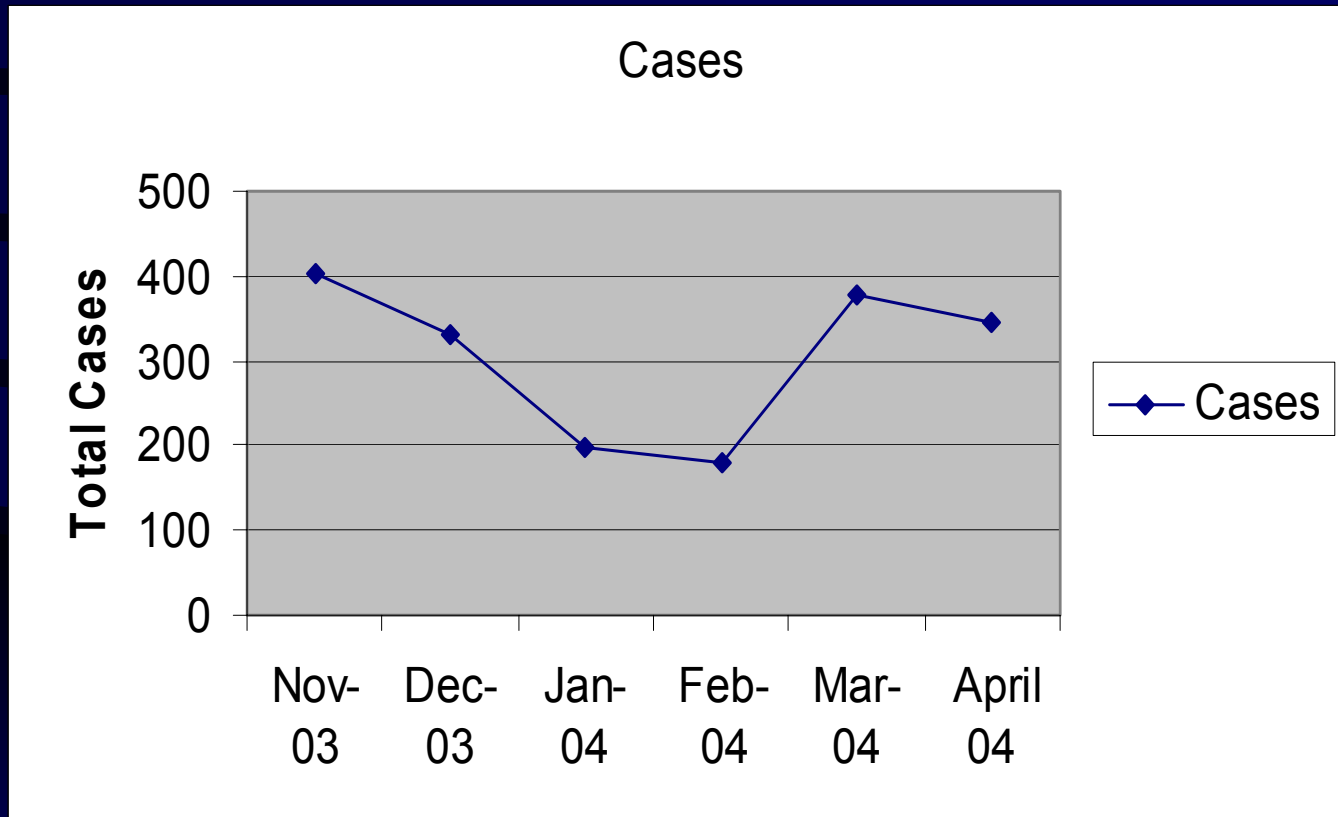

Anti-Social Behaviour - Challenges For Housing Providers

Councillor Sheila Gilmore
Executive Member for Community
Safety & Housing

Anti-Social Behaviour

- Authoritarianism .V. Liberalism?
- A War On Youth?

Anti-Social Behaviour

“Uncomfortable Truths”

- Individualism
- Rights .V. Responsibilities
- Parenting

Anti-Social Behaviour Total Cases

Anti-Social Behaviour Broken Down Cases

Types A, B, C

Anti-Social Behaviour